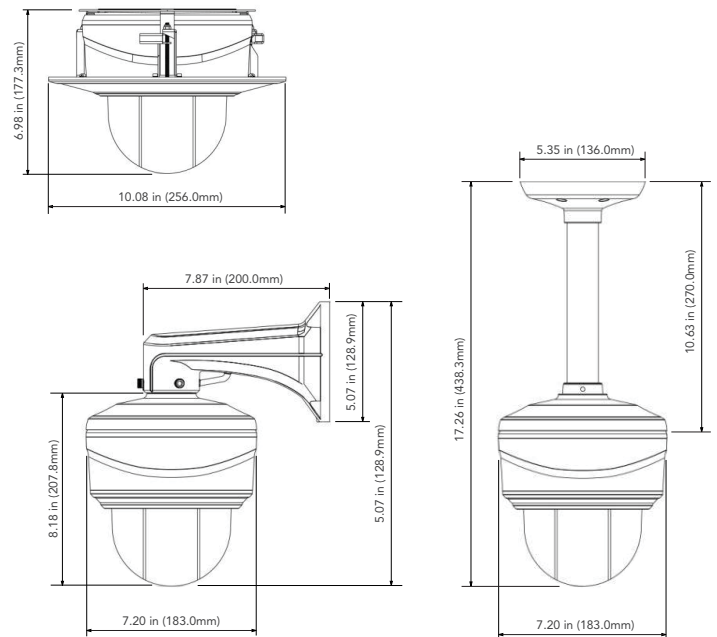

AVC-NPTZ21X12L
2MP MINI PTZ DOME NETWORK CAMERA

Infinite+Star™

2MP MINI PTZ DOME NETWORK CAMERA

2MP MINI PTZ DOME NETWORK CAMERA WITH INFINITE-STAR™ FEATURES

The AVYCON AVC-NPTZ21X12L camera is a 2MP Mini 12X PTZ Dome Network Camera using Infinite-Star™ technology, with an ultra-low 0.002 lux sensitivity, providing crisp color images of the environment even at night. This camera supports True Day and Night mode, PoE, and up to 400ft. of Smart IR Illumination. The camera also features Alarm Input/ Output connections, Audio Input/ Output, a microSD slot (256GB max capacity), and is ONVIF compliant. Optional accessories for this camera include Junction Box, Wall, Pendant and Recessed mounts.

FUNCTIONS

- 2MP / 1080P (1920 × 1080) @ 60fps
- Max. resolution: 1920 x 1080
- Supports Smart H.265/H.264 encoding
- True Day & Night ICR with Infinite-Star™ Technology
- Up to 400ft. IR Illumination
- 12X Optical Zoom
- Up to 0.002Lux Sensitivity with Infinite-star™ Technology
- IR Anti-reflection Design
- 3D DNR, True WDR, HLC, BLC and ROI encoding
- 360° Endless Pan
- 1 channel Audio input; 1 channel Audio output
- 1 channel Alarm input; 1 channel Alarm output
- Built-in micro SD card slot (max. 256 GB)
- DC12V / PoE (802.3at, 12W max.)
- Optional Recessed Installation Design
- IP66 & IK10 Ingress Protection
- Supports PTZ Auto Tracking
- Supports remote access with Windows, macOS, iOS and Android
- Operating Temperature: -40°F - 140°F, less than 90% RH

DIMENSIONS

Unit : inch (mm)

OPTIONAL ACCESSORIES

AVM-P-DDMTS-A1

AVM-P-PWMTS-A1

AVM-P-PRMTS-A1

AVM-P-PCMTS-A1

AVC-NPTZ21X12L